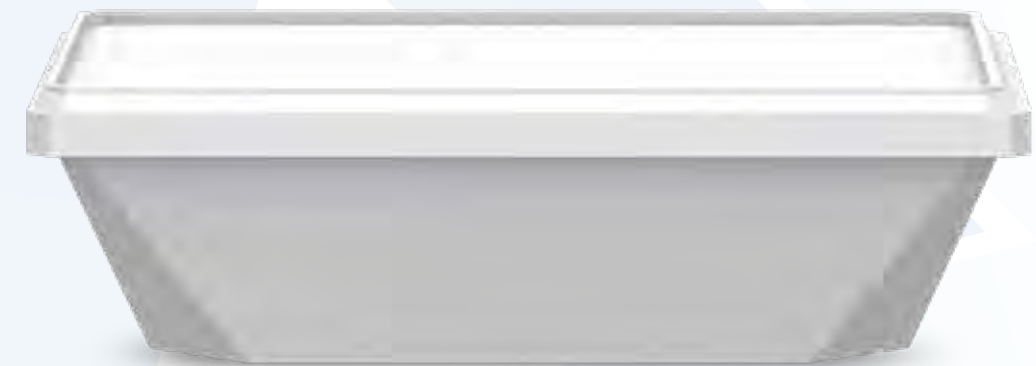

SHAPED PRODUCTS

38

400 ML SHAPED BOX

PKF-SL-01-400

WEIGHT

BODY	18,50 gr
LID	8,50 gr
HANDLE	
TOTAL	27,00 gr

PRINTING OPTIONS

PRINTING FEATURES	IML
COLORS	Different colors and transparent
METARIALS	pp copolymer
SHELF LIFE	12 months

DIMENSIONS

BUCKET WIDTH	107,72 mm
BUCKET LENGHT	148,00 mm
BODY HEIGHT	48,06 mm
LID WIDTH	103,66 mm
LID LENGHT	144,27 mm
LID HEIGHT	7,46 mm

VOLUME

VOLUME	540 ml