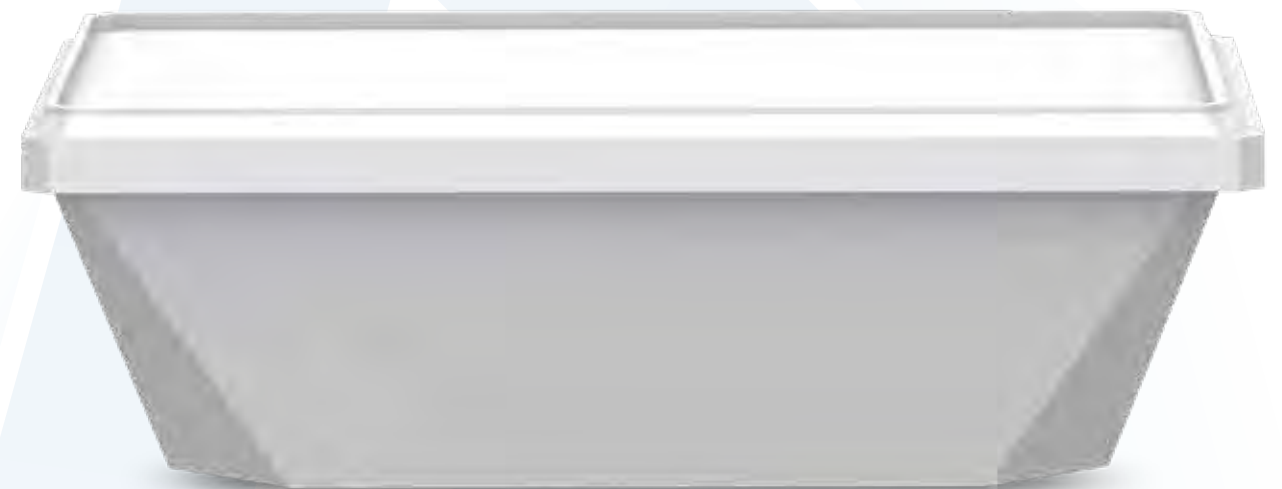

SHAPED PRODUCTS

40

800 ML SHAPED BOX

PKF-SL-01-800

WEIGHT

BODY	30,00 gr
LID	15,00 gr
HANDLE	
TOTAL	45,00 gr

PRINTING OPTIONS

PRINTING FEATURES	IML
COLORS	Different colors and transparent
METARIALS	pp copolymer
SHELF LIFE	12 months

DIMENSIONS

BUCKET WIDTH	133,58 mm
BUCKET LENGHT	183,94 mm
BODY HEIGHT	59,60 mm
LID WIDTH	130,00 mm
LID LENGHT	178,89 mm
LID HEIGHT	9,25 mm

VOLUME

VOLUME	960 ml